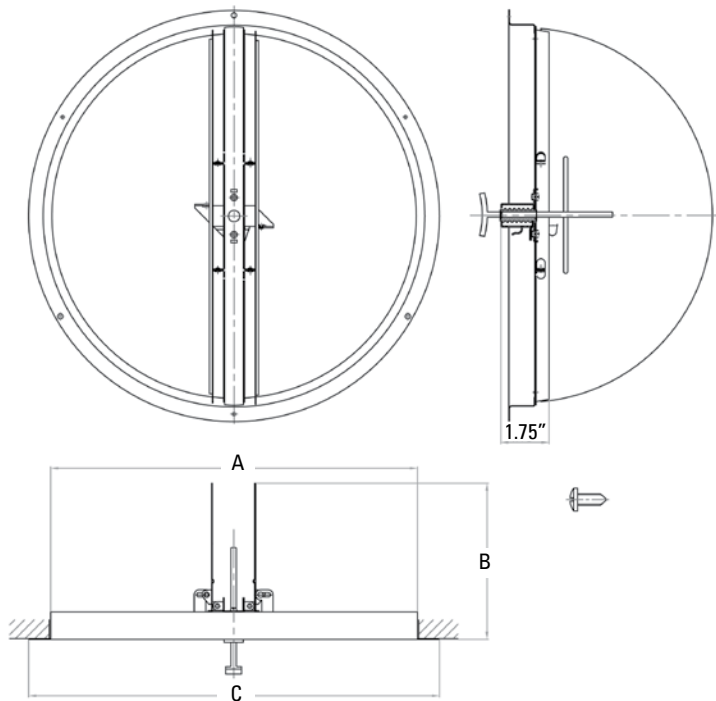

ROUND CEILING DAMPER

Product Attributes

- All-steel construction
- Controls air volume evenly
- Removable knob operator for adjustment from closed to fully open
- Available in brown only
- Duct size = listed size

PSRDR

Specifications

Item No.	Size	Color	A	B	C
PSRDRU	6	Brown	5.9"	3.4"	7.5"
PSRDRX	8	Brown	7.9"	4.4"	9.5"
PSRDR10	10	Brown	9.9"	5.47"	11"
PSRDR12	12	Brown	11.9"	6.45"	13"
PSRDR14	14	Brown	13.9"	7.45"	15"